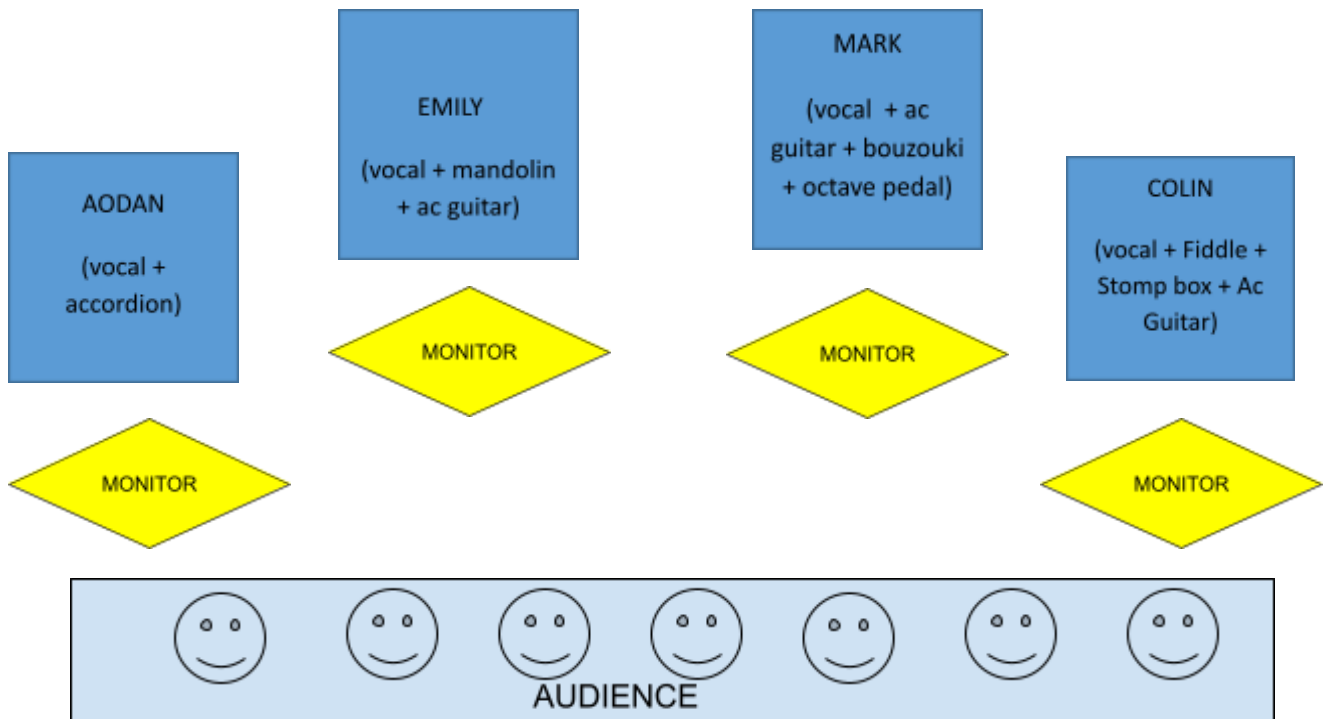

Billow Wood

Instrument	Requirements	Performer
<ul style="list-style-type: none"> - Vocals - Accordion 	1x Shure SM58 + Mic Stand 1x XLR (Phantom Power)	AODÁN
<ul style="list-style-type: none"> - Vocals (mic stand) - Mandolin - Guitar 	1x Shure SM58 + Mic Stand DI Box - Mandolin	EMILY
<ul style="list-style-type: none"> - Vocals (Mic Stand) - Acoustic Guitar - Bass/Octave Pedal - Bouzouki 	DI BOX, 1 x jack lead DI BOX, 1x jack lead DI BOX, 1x jack lead 1x Shure SM58 + Mic Stand	COLIN

Billow Wood: Stage Plan and Tech Spec

- Vocals (mic Stand) - Fiddle - Acoustic Guitar - Stomp Box	1x Shure SM58 + Mic Stand 1x XLR Phantom Power 1x DI BOX, 1x jack lead	MARK
----------------------------------------------------------------------	------------------------------------------------------------------------------	------

NOTES:

- All performers require a power outlet.
- All performers require a monitor with separate mixes.
- Colin, Mark and Emily will share the guitars throughout the show. One acoustic guitar is all that will be on stage.
- While every effort has been made to make this tech spec as accurate as possible, please do not hesitate to contact Mark at 0858354895 to discuss any details.