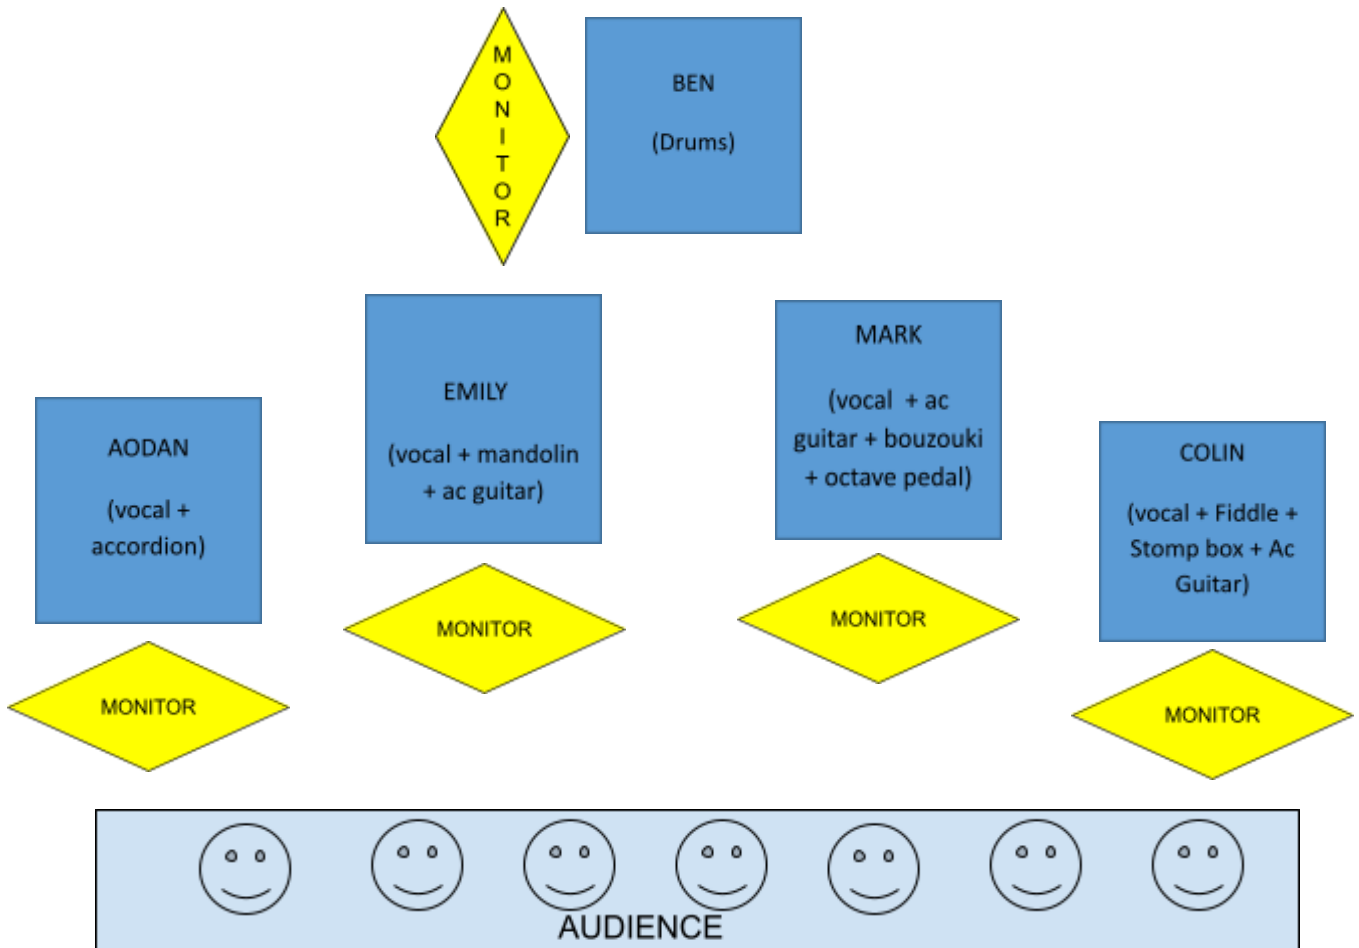

Billow WOOD

Instrument	Requirements	Performer
- Drums	Drum Kit - <i>The band is happy to go with whatever the sound engineer sees fit in terms of mic's for the drum kit.</i>	BEN
- Vocals - Accordion	1x Shure SM58 + Mic Stand 1x XLR (Phantom Power)	AODÁN

Billow Wood: Stage Plan and Tech Spec

- Vocals (mic stand) - Mandolin - Guitar	1x Shure SM58 + Mic Stand DI Box - Mandolin	EMILY
- Vocals (Mic Stand) - Acoustic Guitar - Bass/Octave Pedal - Bouzouki	DI BOX, 1 x jack lead DI BOX, 1x jack lead DI BOX, 1x jack lead 1x Shure SM58 + Mic Stand	COLIN
- Vocals (mic Stand) - Fiddle - Acoustic Guitar - Stomp Box	1x Shure SM58 + Mic Stand 1x XLR Phantom Power 1x DI BOX, 1x jack lead	MARK

NOTES:

- Riser required for drummer.
- The drummer can be mic'd whatever way the sound engineer sees fit.
- All performers require a power outlet.
- All performers require monitors on separate mixes.
- Colin, Mark and Emily will share the guitars throughout the show. One acoustic guitar is all that will be on stage.
- While every effort has been made to make this tech spec as accurate as possible, please do not hesitate to contact Mark at 0858354895 to discuss any details.