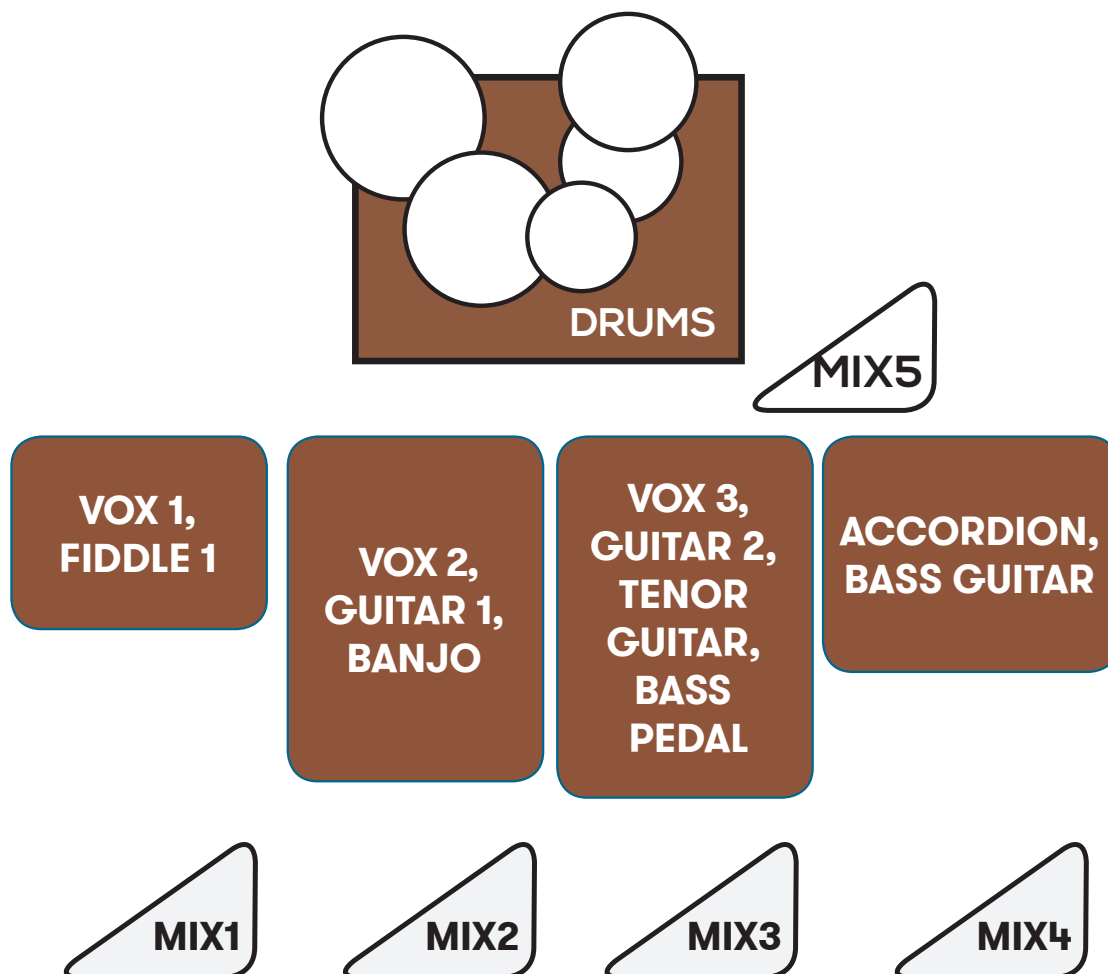

THE Rapparees

5-piece Irish Folk Band

TECHNICAL RIDER

www.therapparees.ie

CH. INPUT	MIC	STAND
1 - VOX 1	SM58	TALL
2 - VOX 2	SM58	TALL
3 - VOX 3	SM58	TALL
4 - FIDDLE 1	XLR	-
5 - GUITAR 1	DI	-
6 - TENOR GUITAR	DI	-
7 - BANJO	DI	-
8 - GUITAR 2	DI	-
9 - ACCORDION	SM57	TALL
10 - BASS PEDAL	DI	-
11 - BASS GUITAR	DI	-
12 - BODHRAN	SM57	TALL
13 - KICK	BETA 91/BETA 52A	SHORT (52 only)
14 - SNARE	SM57	SHORT ROUND BASE
15 - HAT	KM 184/SM 81	SHORT ROUND BASE
16 - RACK	604/BETA 98	-
17 - FLOOR	604/BETA 98	-
18 - OVERHANG	KM 184/SM 81	TALL

DRUM SPEC

Kit: Yamaha Stage custom or better

22" Bass drum
10", 12", 16" toms
12" or 14" snare drum.

Cymbals: Zildjian A Custom or Sabian AAX

17", 18", 19" Crash cymbals
20" Ride cymbal

Hardware : Boom cymbal stands

Hi-Hat stand
Snare stand
Stool
Bass drum pedal (dw5000 or equivalent)

CONTACT

For any questions, needs etc. please contact :

CONOR MCCAFFREY
info@therapparees.ie

AUDIENCE

MONITORS

Minimum 5 mixes & 5 wedge monitors with a separate graphic EQ for each mix. 4 Mixes along front of the stage and 1 mix at Kit.